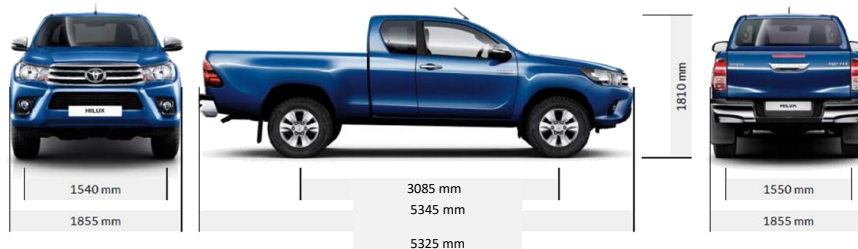

Technical:

VSC - Vehicle Stability Control
HAC - Hill Start Assist Control
DAC - Downhill Assist Control
TSC - Trailer Sway Control
ECO and POWER drive mode selector
Alloy spare tyre
Overall length 5.345 mm
Towing capacity 3.500 kg (with brakes)
LED type main Headlamp
LED Fog lights
LED rear combination lamps
Auto leveling main headlamps
LSD - Auto Limited Slip Differential